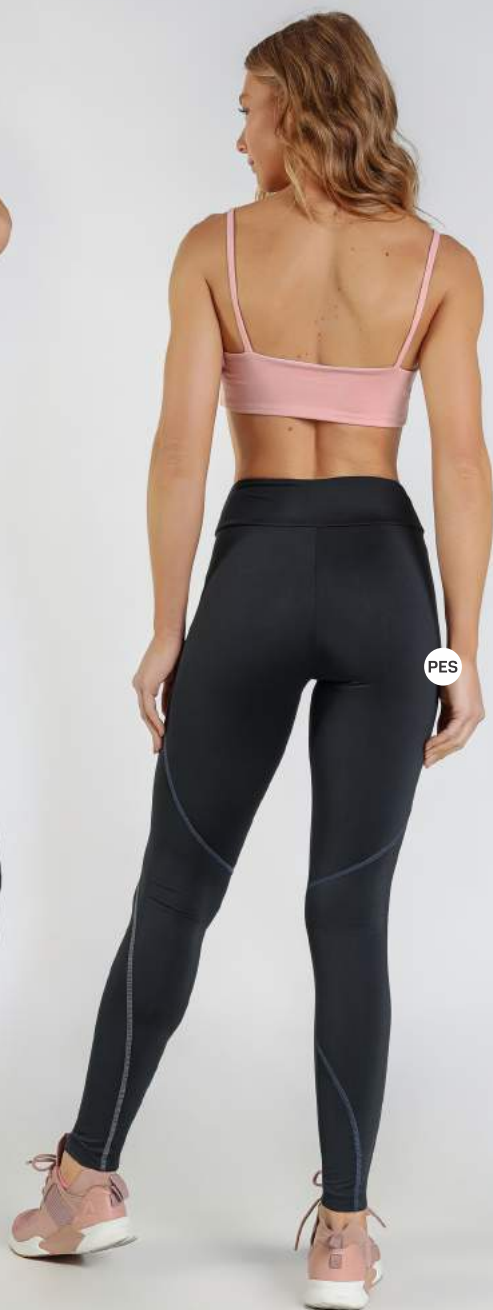

LEGGING COM TRANÇADOR
23000415