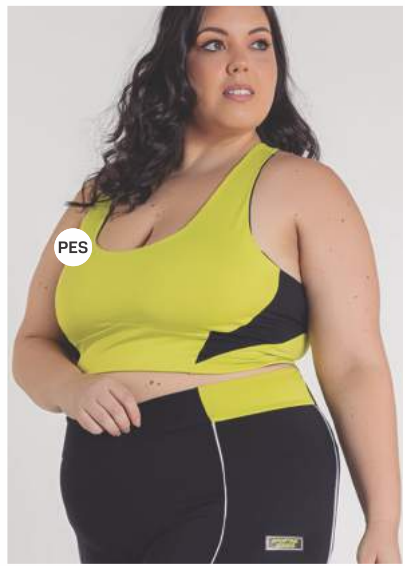

TOP RECORTES ALONGADO
23000538

LEGGING FILETE
23000537

JAQUETA CROPPED RECORTE

23000539

TOP RECORTES ALONGADO

23000538

LEGGING COM FILETE

23000537