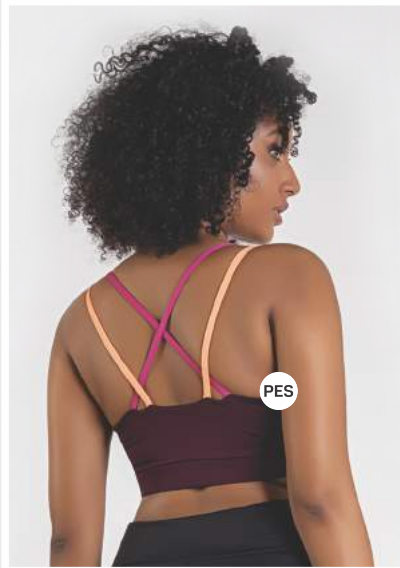

TOP COM ALÇA

23000629

LEGGING BÁSICA

- 23000554
- 23000279