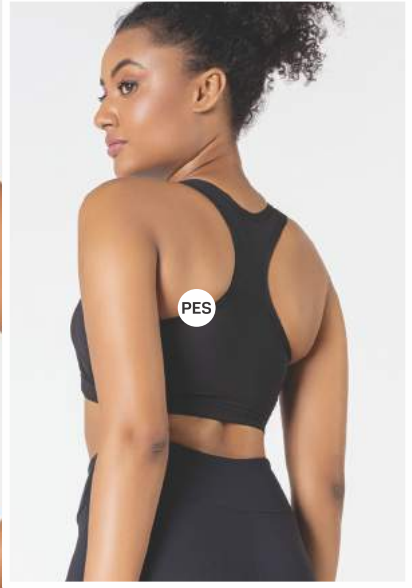

Juntos, vamos criar um inverno cheio de estilo e movimento!

ROSAMARIA

/24

A woman with voluminous, dark curly hair is the central figure. She is wearing a black, form-fitting sports bra and matching leggings. Her hands are clasped in front of her waist. The background is a plain, light color.

PROTEÇÃO
UV

RESPIRABILIDADE

SECAGEM
RÁPIDA

TOP NADADOR

23000413

CORSÁRIO BÁSICA

● 23000549

● 23000550